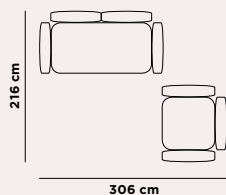

PAG. 24-25

REF. 906016 + 905508
Salinas Sofa
EP 2486F · LOP 025

REF. 9067
Cushion 65x65 cm
LOP 025

REF. 9068
Cushion 60x40 cm
LOP 025

REF. 9048
Cushion 43x43 cm
LOP 025

REF. 9012
Nansa Coffee Table
EP 2486F · TC 605