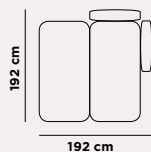

PAG. 18-19

REF. 906006 + 906001
Salinas Sofa
EP 2457F · BEN 157

REF. 9067
Cushion 65x65 cm
BEN 157

REF. 9068
Cushion 60x40 cm
BEN 157

REF. 9069
Cushion Ø38
BEN 157

REF. 9045
Ice Table
EP 2463F · AC 303