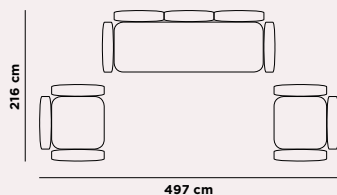

PAG. 18-19

REF. 906006 + 906001
Salinas Sofa
EP 2457F · BEN 157

REF. 9067
Cushion 65x65 cm
BEN 157

REF. 9068
Cushion 60x40 cm
BEN 157

REF. 9069
Cushion Ø38
BEN 157

REF. 9045
Ice Table
EP 2463F · AC 303

PAG. 20-23

REF. 906532 + 905508
Salinas Sofa
EP 2487F · NAT 153

REF. 9068
Cushion 60x40 cm
NAT 153

REF. 9069
Cushion Ø38
NAT 059

REF. 9048
Cushion 43x43 cm
NAT 020

REF. 9042
Lemon Table
EP 2487F · AC 679

REF. 9043
Lemon Table
EP 2487F · AC 679